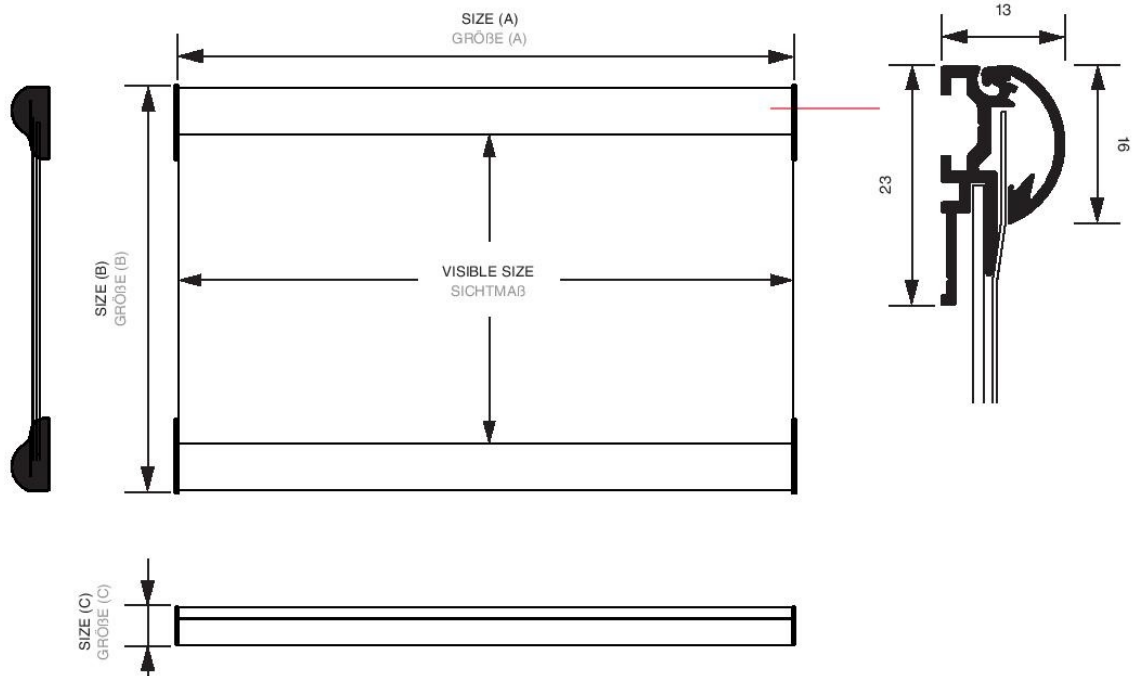

PRODUCT SHEET

Wayfinding System Snap

HOSPITALITY SPACE EQUIPMENT > WAYFINDING SYSTEMS